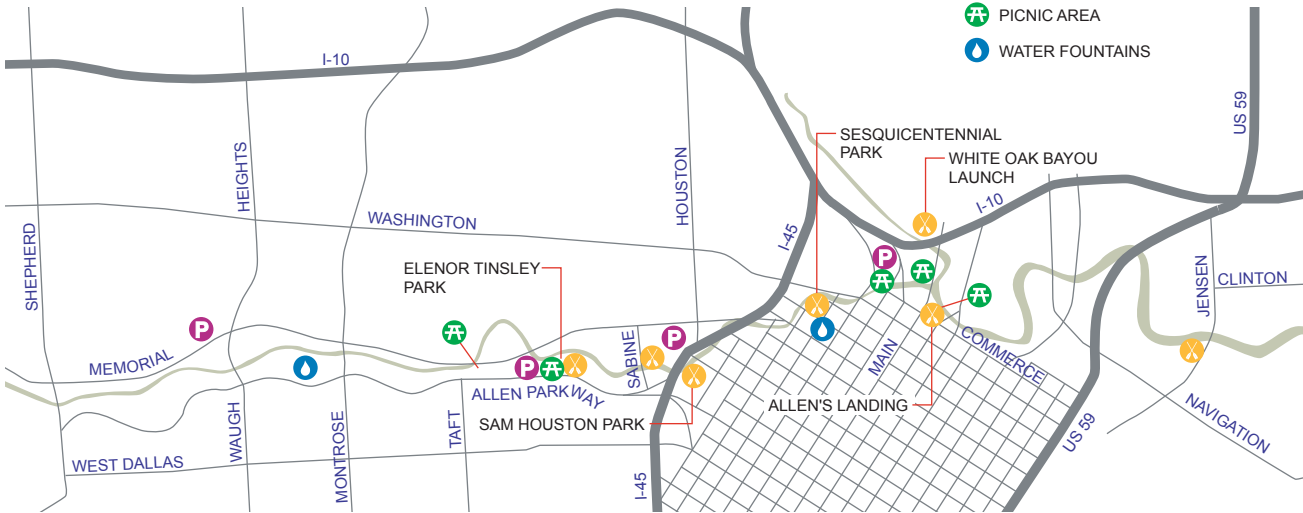

# Buffalo Bayou Canoe and Kayak Launches

BUFFALO BAYOU PARTNERSHIP

-  BOAT LAUNCHES
-  PARKING
-  PICNIC AREA
-  WATER FOUNTAINS

On weekends, parallel parking along Allen Parkway is permitted. Also, scattered along Allen Parkway and Memorial Drive are small pull-in spots that can park approximately 3 cars each.