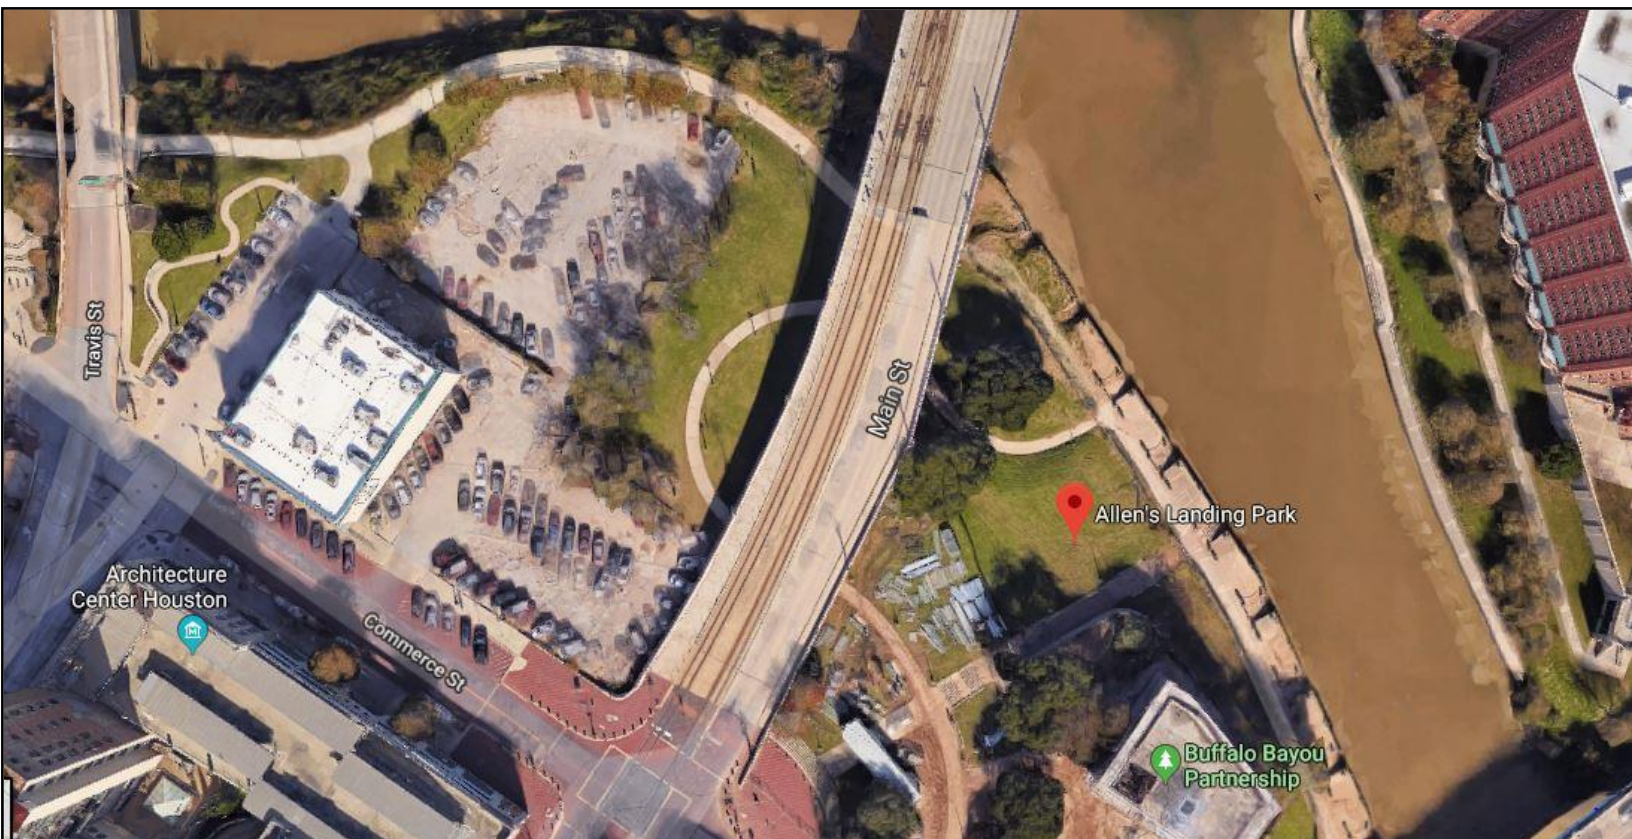

ALLEN'S LANDING PARKING AND BOAT DEPARTURE DIRECTIONS

Please meet at the boat dock at **Allen's Landing** at least 15 minutes before departure to ensure the boat departs on time. The closest physical address is **1001 Commerce Street, Houston, TX 77002**.

Parking is available in the Spaghetti Warehouse lot at **915 Commerce Street, 77002**. There are designated Buffalo Bayou Partnership spaces that guests are welcome to use if available. Unmarked spots can be paid for at the meter stand. Additional metered parking is available along Commerce Street.

FOLLOW THE TRAIL UNDER THE MAIN STREET BRIDGE TO THE BAYOU'S EDGE TO MEET THE BOAT.

QUESTIONS? 713.752.0314 EXT 301