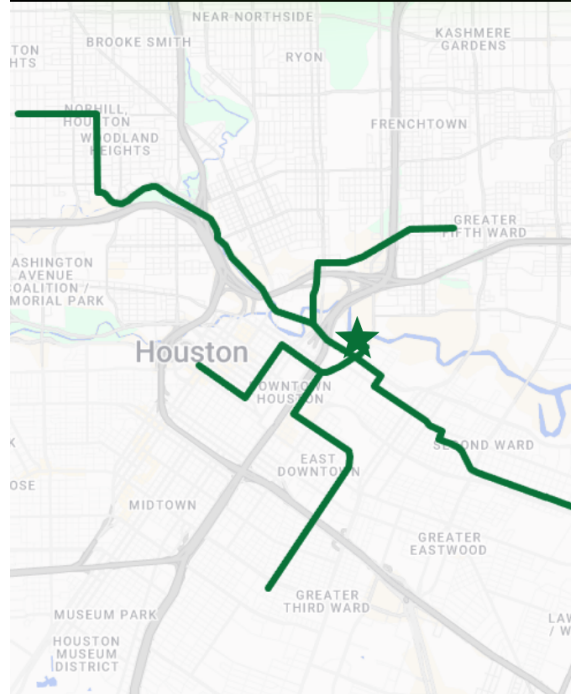

BIKEHOUSTON®

The conditions of bike routes leading to the event are currently impacted by **bridge closures along White Oak Bayou** as well as **construction near Hwy 59**.

Please consult advisories from **BikeHouston**, **Houston Public Works** and **Houston Parks Board** regarding any suggested reroutes.

SUGGESTED ROUTES

HEIGHTS

WHITE OAK TRAIL / HEIGHTS HIKE & BIKE TRAIL / RUNNELS / JENSEN

FIFTH WARD

LYONS / HARDY / MCKEE / RUNNELS / JENSEN

* ADVANCED RIDERS MAY CHOOSE TO UTILIZE HIRSCH OR JENSEN TO CROSS BUFFALO BAYOU

SECOND WARD

HARRISBURG TRAIL / CANAL / NAVIGATION / JENSEN

POLK OR LAWNSDALE / COLUMBIA TAP / WALKER / ST. EMANUEL / NAVIGATION / JENSEN

THIRD WARD

COLUMBIA TAP TRAIL / WALKER / ST. EMANUEL / NAVIG. / JENSEN

MONTROSE

HAWTHORNE / HOLMAN / AUSTIN / FRANKLIN / NAVIGATION / JENSEN

DOWNTOWN

LAMAR / AUSTIN / FRANKLIN / NAVIGATION / JENSEN

HUTCHINS / ST. EMANUEL / NAVIGATION / JENSEN